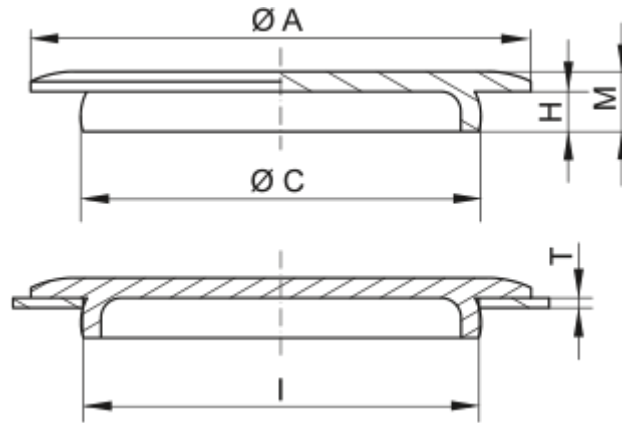

Article number: 59GPN9104010

Description: KLEE Universal flat design GPN 910 - 39,7 (Wall thickness 0,8)

## Measures

---

A = 50

C = 40.4

H = 2.4

L = 39.7

M = 4.2

T = 0.8